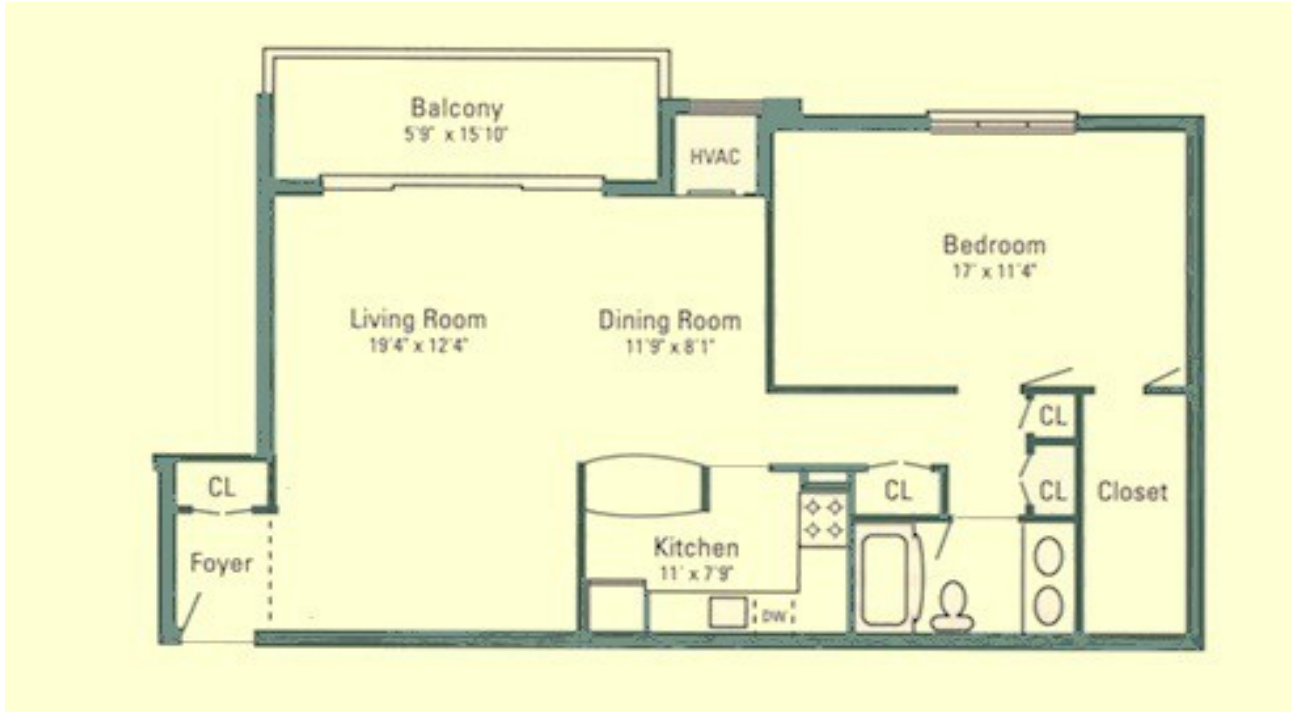

GLENMONT MANAGEMENT

**12633 Georgia Avenue, Apt. #2
Silver Spring, MD 20906**

301.933.4000

Apartment Floor Plans

*One-Bedroom, Standard Model
(781 square feet)*

*One-Bedroom With Foyer
(810 square feet)*

*One-Bedroom, With Den
(907 square feet)*

*Two-Bedroom, Standard Model
(994 square feet)*

*Two-Bedroom, With Foyer
(1,023 square feet)*

*Two-Bedroom, With Den
(1,120 square feet)*

*Three-Bedroom, Standard Model
(1,164 square feet)*