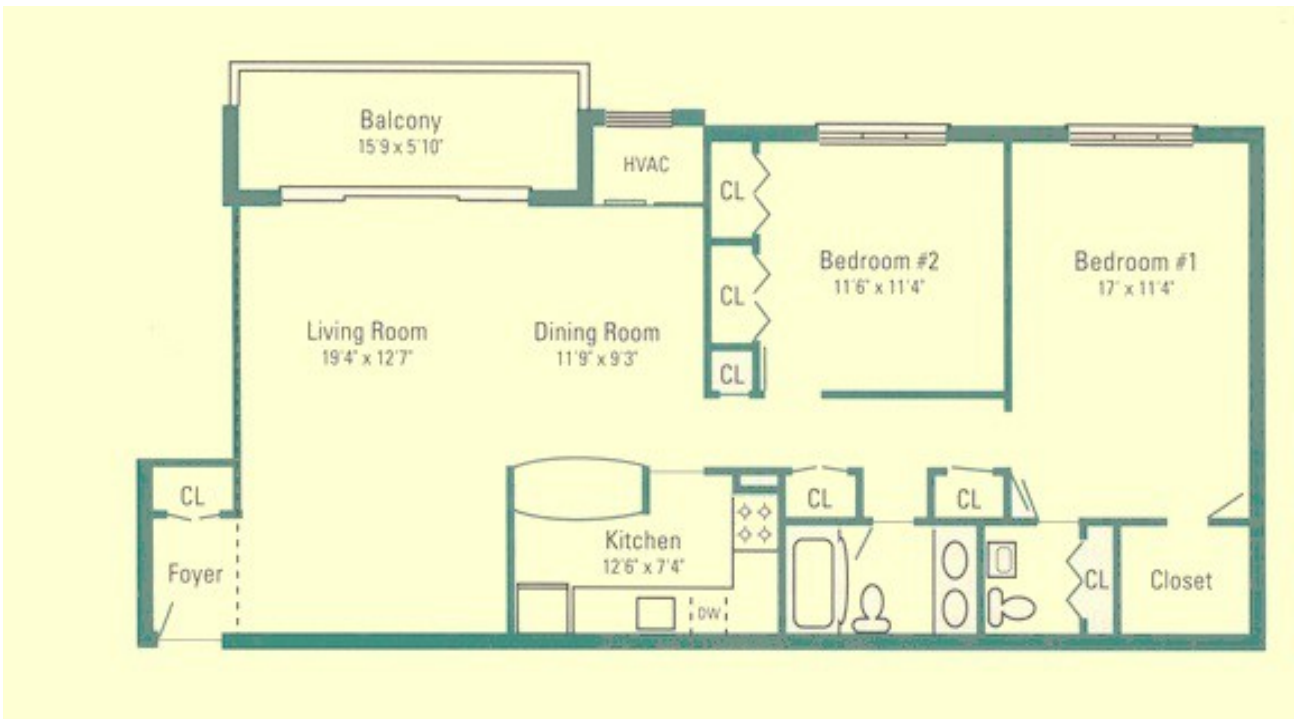

GLENMONT MANAGEMENT

**12633 Georgia Avenue, Apt. #2
Silver Spring, MD 20906**

301.933.4000

Apartment Floor Plans

*One-Bedroom, Standard Model
(781 square feet)*

*One-Bedroom With Foyer
(810 square feet)*

*One-Bedroom, With Den
(907 square feet)*

*Two-Bedroom, Standard Model
(994 square feet)*

*Two-Bedroom, With Foyer
(1,023 square feet)*

*Two-Bedroom, With Den
(1,120 square feet)*

*Three-Bedroom, Standard Model
(1,164 square feet)*