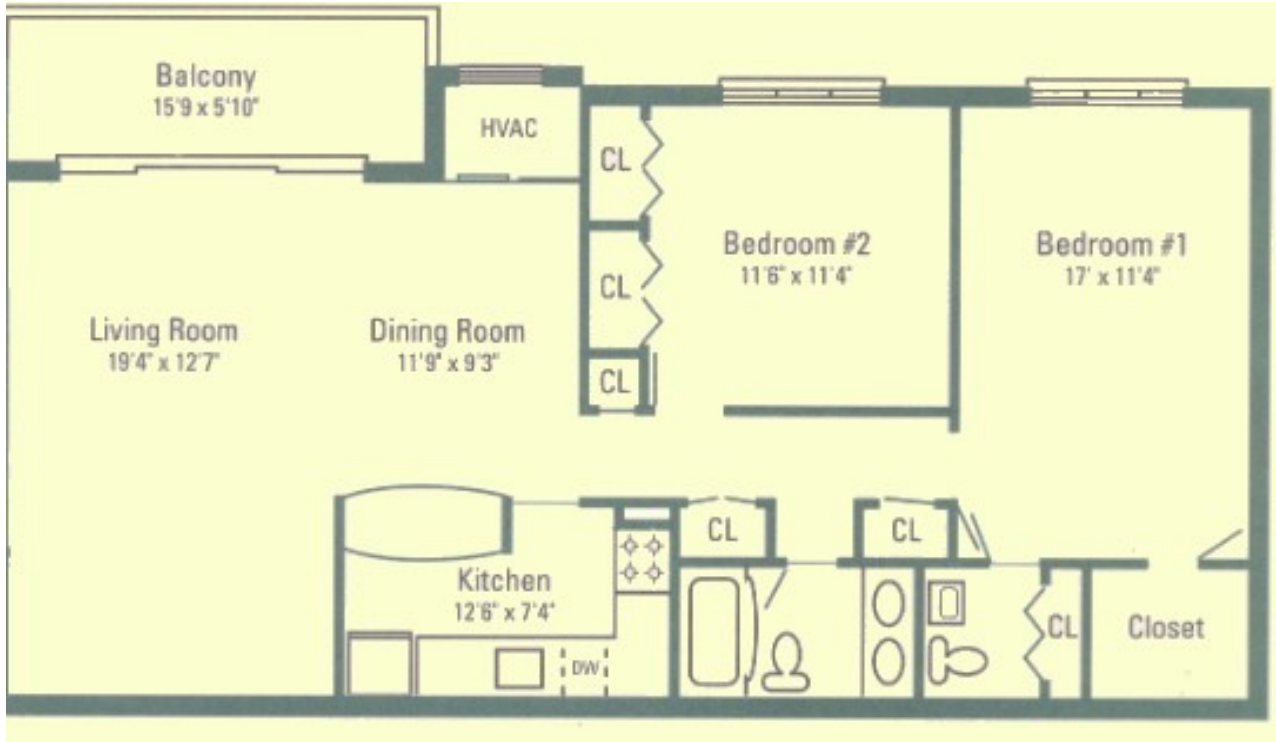

GLENMONT MANAGEMENT

**12633 Georgia Avenue, Apt. #2
Silver Spring, MD 20906**

301.933.4000

Apartment Floor Plans

*One-Bedroom, Standard Model
(781 square feet)*

*One-Bedroom With Foyer
(810 square feet)*

*One-Bedroom, With Den
(907 square feet)*

*Two-Bedroom, Standard Model
(994 square feet)*

*Two-Bedroom, With Foyer
(1,023 square feet)*

*Two-Bedroom, With Den
(1,120 square feet)*

*Three-Bedroom, Standard Model
(1,164 square feet)*