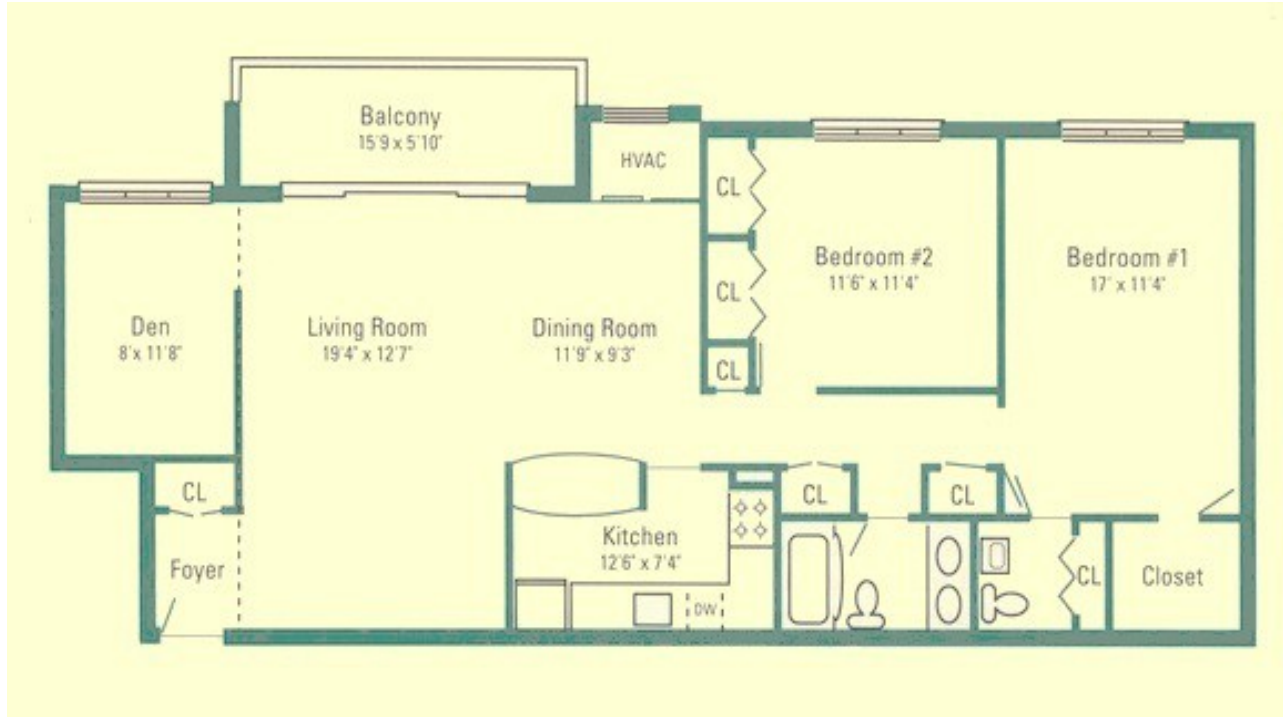

GLENMONT MANAGEMENT

**12633 Georgia Avenue, Apt. #2
Silver Spring, MD 20906**

301.933.4000

Apartment Floor Plans

*One-Bedroom, Standard Model
(781 square feet)*

*One-Bedroom With Foyer
(810 square feet)*

*One-Bedroom, With Den
(907 square feet)*

*Two-Bedroom, Standard Model
(994 square feet)*

*Two-Bedroom, With Foyer
(1,023 square feet)*

*Two-Bedroom, With Den
(1,120 square feet)*

*Three-Bedroom, Standard Model
(1,164 square feet)*